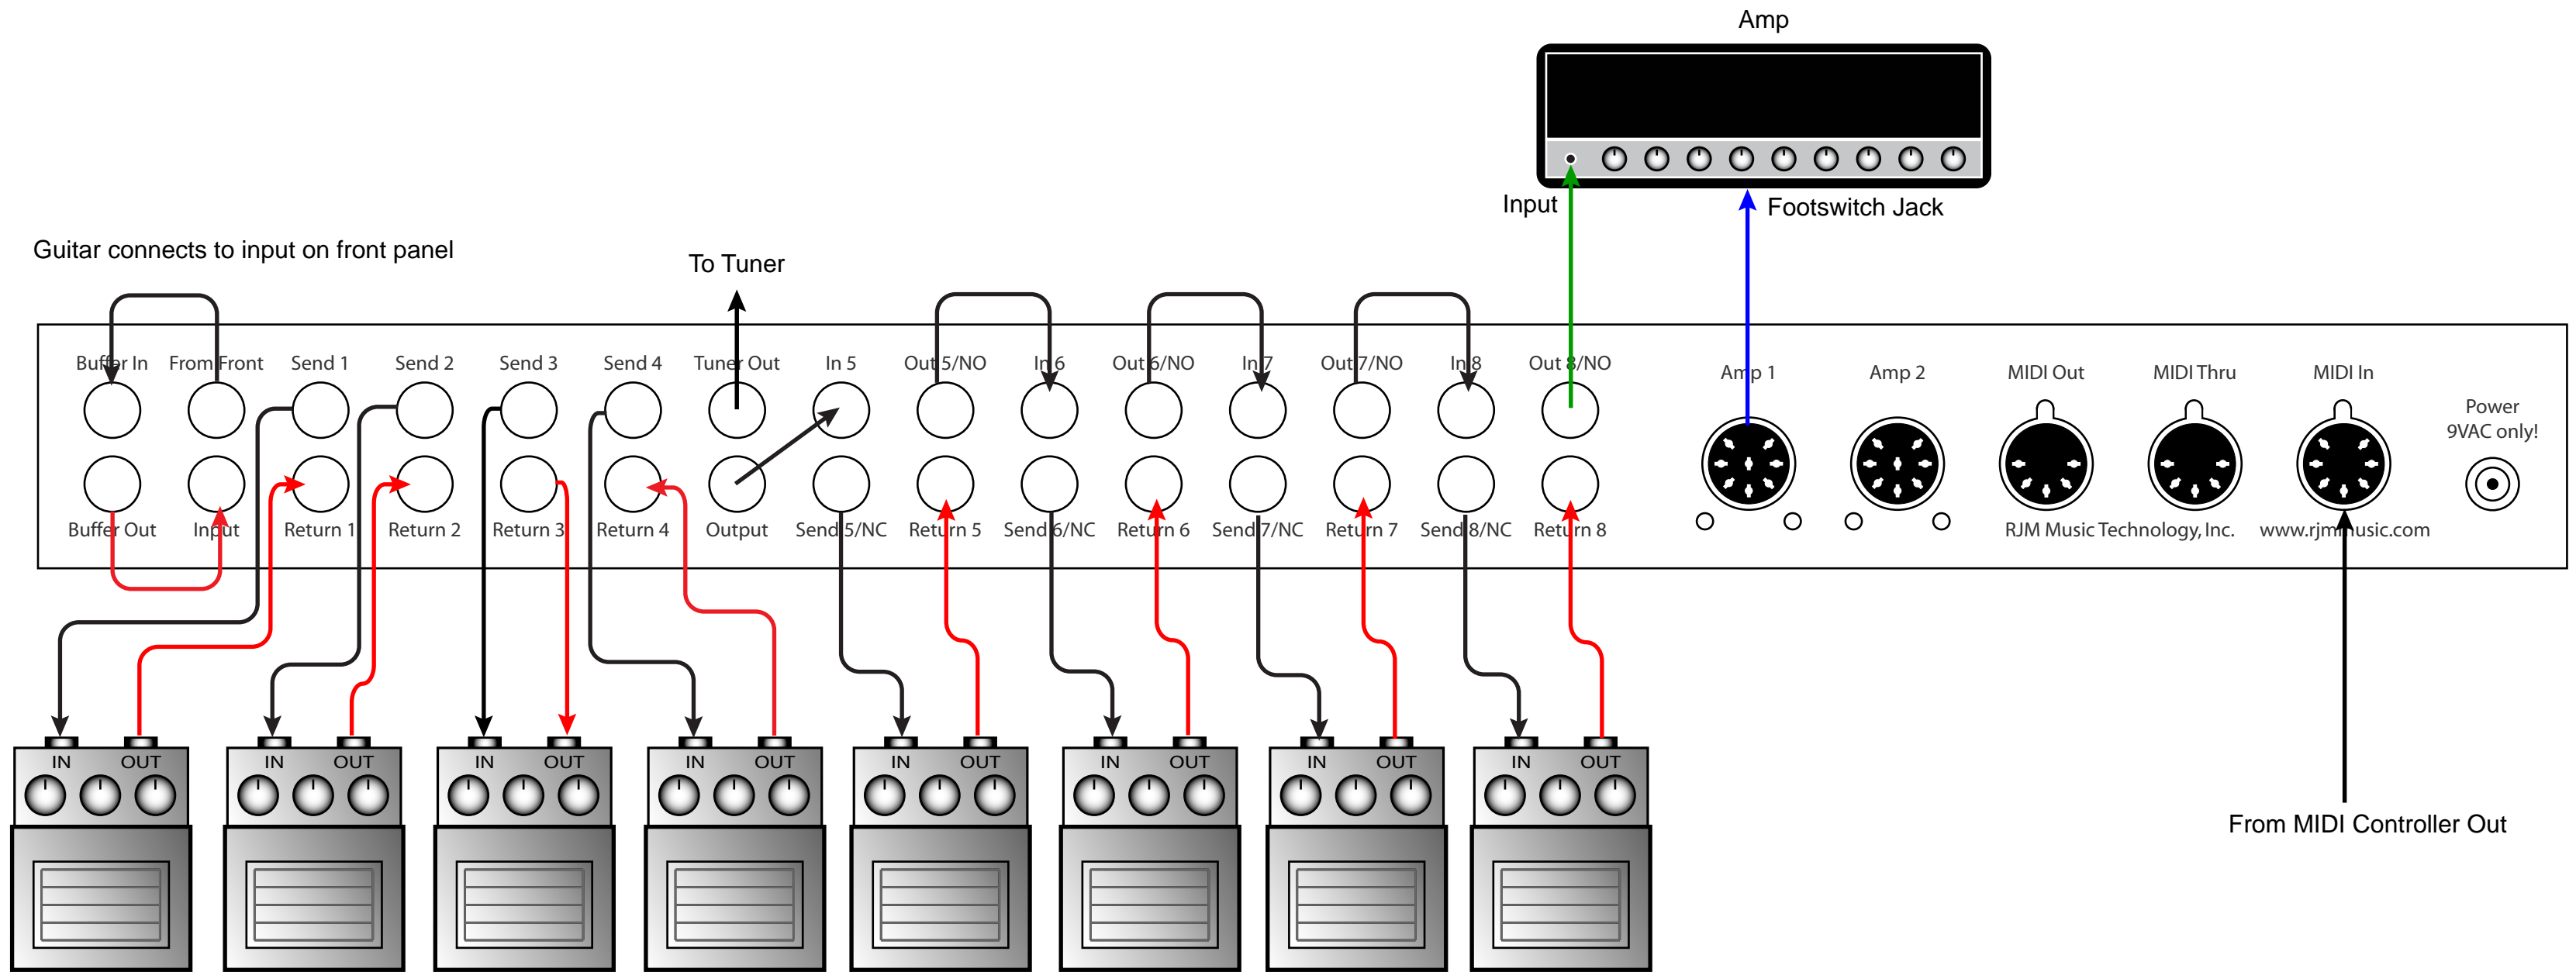

RJM Music Technology, Inc.
www.rjmmusic.com

RG-16 Wiring Diagram

RG-16 Wiring Diagram
8 pedals, 1 amp, tuner

RG-16 controls channel switching on the amp